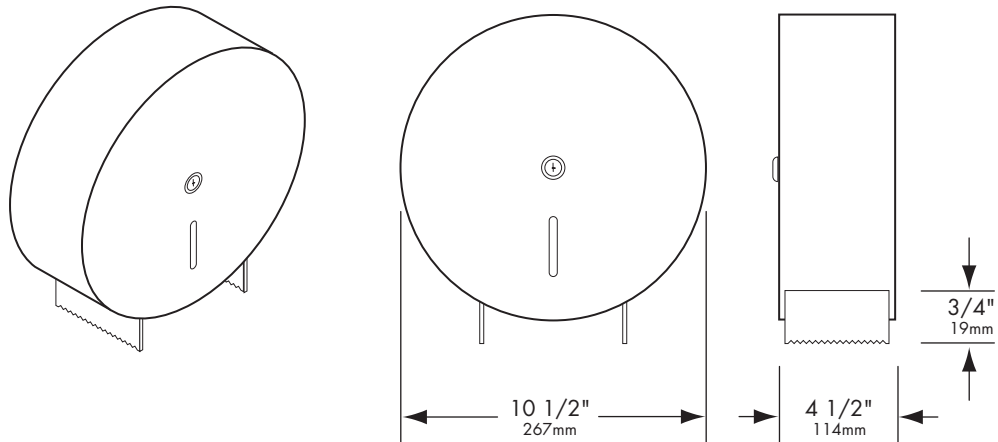

TTD-13 Jumbo Toilet Tissue Dispenser for 9-3/8" (238mm) Rolls

Construction:

Unit fabricated of 18-8-Type 304 22 gauge (0.8mm) stainless steel. All welded construction with exposed surfaces having a #4 satin finish. Dispenses one standard 9-3/8" (238mm) diameter by 4" (102mm) wide roll of toilet tissue. Unit provided with key lock and hinges open for easy loading of new roll. Sight level indicator is provided.

Options:

TTD-13W For same as above but white enamel finish

Manufacturer reserves the right to make changes in design or dimensions without formal notice.